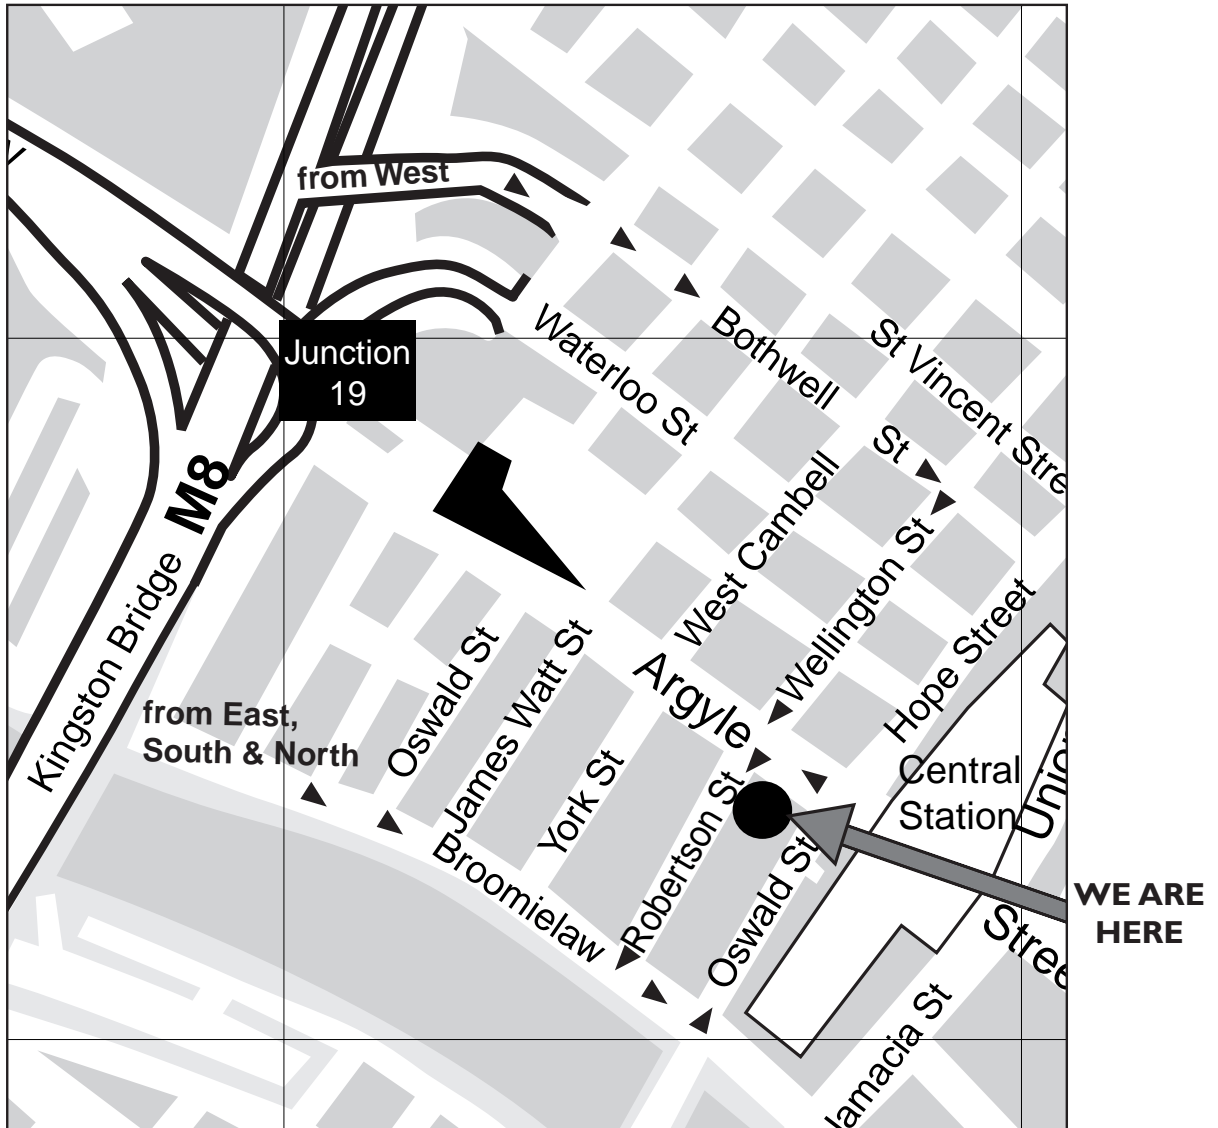

DIRECTIONS TO RADISSON SAS HOTEL, GLASGOW

301 Argyle Street, Glasgow G2 8DL
Tel 0141 204 3333 Fax 0141 204 3344

BY CAR

From the East, South and North - Exit the M8 at Junction 19 - SECC. At the traffic lights, carry straight on and then left at the next set of lights - onto the Broomielaw. Continue along the Broomielaw through two sets of traffic lights and turn left at the third set of lights onto Oswald Street. At the next set of traffic lights turn left onto Argyle Street. Radisson SAS Hotel Glasgow is on your left hand side.

From the West - Exit the M8 at Junction 18 - City Centre. Continue along Bothwell Street at the traffic lights. At the next set of lights turn right onto Wellington Street. Continue down Wellington Street straight through the next two sets of lights onto Robertson Street (the side of Radisson SAS Glasgow). At the next set of lights, turn left onto Broomielaw and then left again at the next lights onto Oswald Street. At the next lights turn left onto Argyle Street - you are now at the front of Radisson SAS Glasgow.